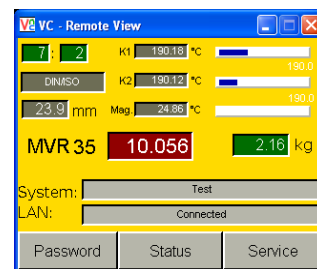

New MI-ROBO

..... the next generation of the fully automated melt indexer which meet the standards ISO1133 and ASTM D1238 to measure pellets, powders and similar shaped materials - at the same time the automatic cleaning - all in one device.....

MI-ROBO

Internal Controller with 5,7" color-QVGA-touchscreen:
Complete control of the MI-ROBO

MVR / MFR measurements - single values and long-term graphics

Features:

- **Integrated magazine for 30 test runs**
- MFR Host Software allows parameterisation, online monitoring, as well evaluation of tests MVR / MFR
- **Internal Controller with 5,7" color-QVGA-touchscreen:** for complete control of the MI-Robo operation. With status display and efficient interface for service (password protected)
- **5 calibration settings for the set temperature with assigned parameter files for optimal performance over a wide temperature range**
- **Temperature resolution 0.01 °C**
- **Filling procedure and cleaning cycles can be specified for each test material**