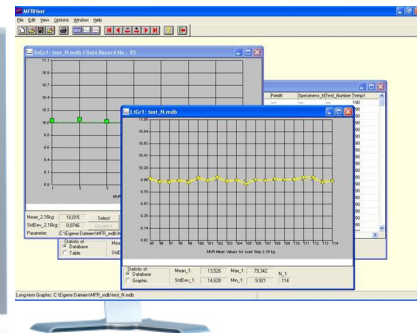

New MI-ROBO

..... the next generation of the fully automated melt indexer which meet the standards ISO1133 and ASTM D1238 to measure pellets, powders and similar shaped materials - at the same time the automatic cleaning - all in one device.....

MI-ROBO

Internal Controller with 5,7" color-QVGA-touchscreen:
Complete control of the MI-ROBO

MVR / MFR measurements - single values and long-term graphics

Features:

- **Integrated magazine for 30 test runs**
- MFR Host Software allows parameterisation, online monitoring, as well evaluation of tests MVR / MFR
- **Internal Controller with 5,7" color-QVGA-touchscreen:** for complete control of the MI-Robo operation. With status display and efficient interface for service (password protected)
- **5 calibration settings for the set temperature with assigned parameter files for optimal performance over a wide temperature range**
- **Temperature resolution 0.01 °C**
- **Filling procedure and cleaning cycles can be specified for each test material**

- significant time saving -

- **Piston Cleaning unit**

placed in the front of the instrument

- easy to maintain -

- **High precision timer with a resolution better than 0.001s**
- **Optimized sensor technology**
- **Improved accuracy**
- **Proven automated melt cutting system (MI-series)**